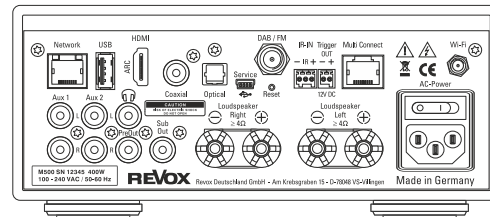

Rear view M500

TECHNICAL DATA

STUDIOMASTER M500	
Order Number	black 1.565.005.20
	silver 1.565.005.00
	white 1.565.005.10
Colours housing	black, silver, white
Dimensions H x W x D (mm)	87 x 200 x 342
Weight (kg)	4.4
Power	2x 140 W (1 kHz/ 2% THD/ 3 Ω)
	2x 120 W (1 kHz/ 2% THD/ 4 Ω)
	2x 60 W (1 kHz/ 2% THD/ 8 Ω)
Power consumption	0 W off position of mains switch
	< 8 W Standby
	< 13 W normal operation with no signal
Temperature range	+10 ... 40 °C
Damping factor	1200 at 8 Ω
Harmonic distortion	0.005 % at 25 W and 4 Ω
Analogue inputs	700 mV / 39 kΩ (for full scale)
Digital inputs	1x optical, 1x coaxial, 16, 20, 24 bit PCM, SPDIF up to 192 kHz
USB	USB-A, 5-Volt, max. 500 mA
Subwoofer out	1 mono
Pre Out	1 stereo analogue
Apple interface	AirPlay 2
Bluetooth	BT5.0 with apt-X, apt-X HD, AAC (+), MP3, SBC
Multi Connect	1x RJ45 for other Revox Multi Connect devices
Audio formats	AAC, ALAC, AIFF, FLAC, MP3 (cbr + vbr), OGGVorbis, WAV, MWA
Playlist formats	ASX, M3U, M3U8, PLS, WPL
Supported media protocols	Audio network paths with SMB 2 protocol or higher
Music services	Spotify, TIDAL, deezer
Radio	FM, DAB+, internet radio
Display	Real glass front with integrated infrared (IR) receiver and OLED display, luminous white, 256x64 pixels, with 7 touch sensors

OPERATION

Display on the device	
Revox Multiuser app	
STUDIOCONTROL C200	
C18 Multiuser wall control	
C100 Multiuser remote control	
TV remote control for HDMI ARC connections	

ACCESSORIES

	incl.
WLAN antenna	✓
Antenna adapter	✓
Power cord	✓
Patch cable	✓