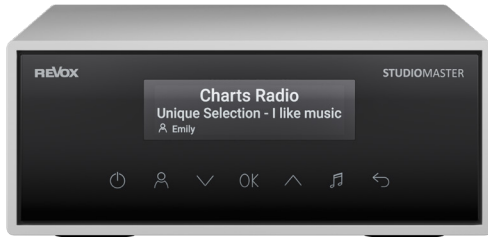

## STUDIOMASTER M500

HighEnd audio system equipped with powerful, built-in amplifiers, DAB+, FM tuner, an OLED glass front display and multiple connection options and a wide range of audio sources. Playback options include Wi-Fi, LAN, Bluetooth and AirPlay 2. Music streaming with iRadio, Spotify, Tidal, Deezer and qobuz. HDMI and other ports connect with TVs, audio players or headphones. The unique Revox Multiuser concept enables individual listening options for several users in one room. The Multiroom solution builds on the modular approach to deliver the same versatility across different rooms.

## TECHNICAL DATA

STUDIOMASTER M500	
Order Number	black 1.565.005.20
	silver 1.565.005.00
	white 1.565.005.10
Colours housing	black, silver, white
Dimensions H x W x D (mm)	87 x 200 x 342
Weight (kg)	4.4
Power	2x 140 W (1 kHz/ 2% THD/ 3 Ω)
	2x 120 W (1 kHz/ 2% THD/ 4 Ω)
	2x 60 W (1 kHz/ 2% THD/ 8 Ω)
Power consumption	0 W off position of mains switch
	< 8 W Standby
	< 13 W normal operation with no signal
Temperature range	+10 ... 40 °C
Damping factor	1200 at 8 Ω
Harmonic distortion	0.005 % at 25 W and 4 Ω
Analogue inputs	700 mV / 39 kΩ (for full scale)
Digital inputs	1x optical, 1x coaxial, 16, 20, 24 bit PCM, SPDIF up to 192 kHz
USB	USB-A, 5-Volt, max. 500 mA
Subwoofer out	1 mono
Pre Out	1 stereo analogue
Apple interface	AirPlay 2
Bluetooth	BT5.0 with apt-X, apt-X HD, AAC (+), MP3, SBC
Multi Connect	1x RJ45 for other Revox Multi Connect devices
Audio formats	AAC, ALAC, AIFF, FLAC, MP3 (cbr + vbr), OGGVorbis, WAV, MWA
Playlist formats	ASX, M3U, M3U8, PLS, WPL
Supported media protocols	Audio network paths with SMB 2 protocol or higher
Music services	Spotify, TIDAL, deezer
Radio	FM, DAB+, internet radio
Display	Real glass front with integrated infrared (IR) receiver and OLED display, luminous white, 256x64 pixels, with 7 touch sensors